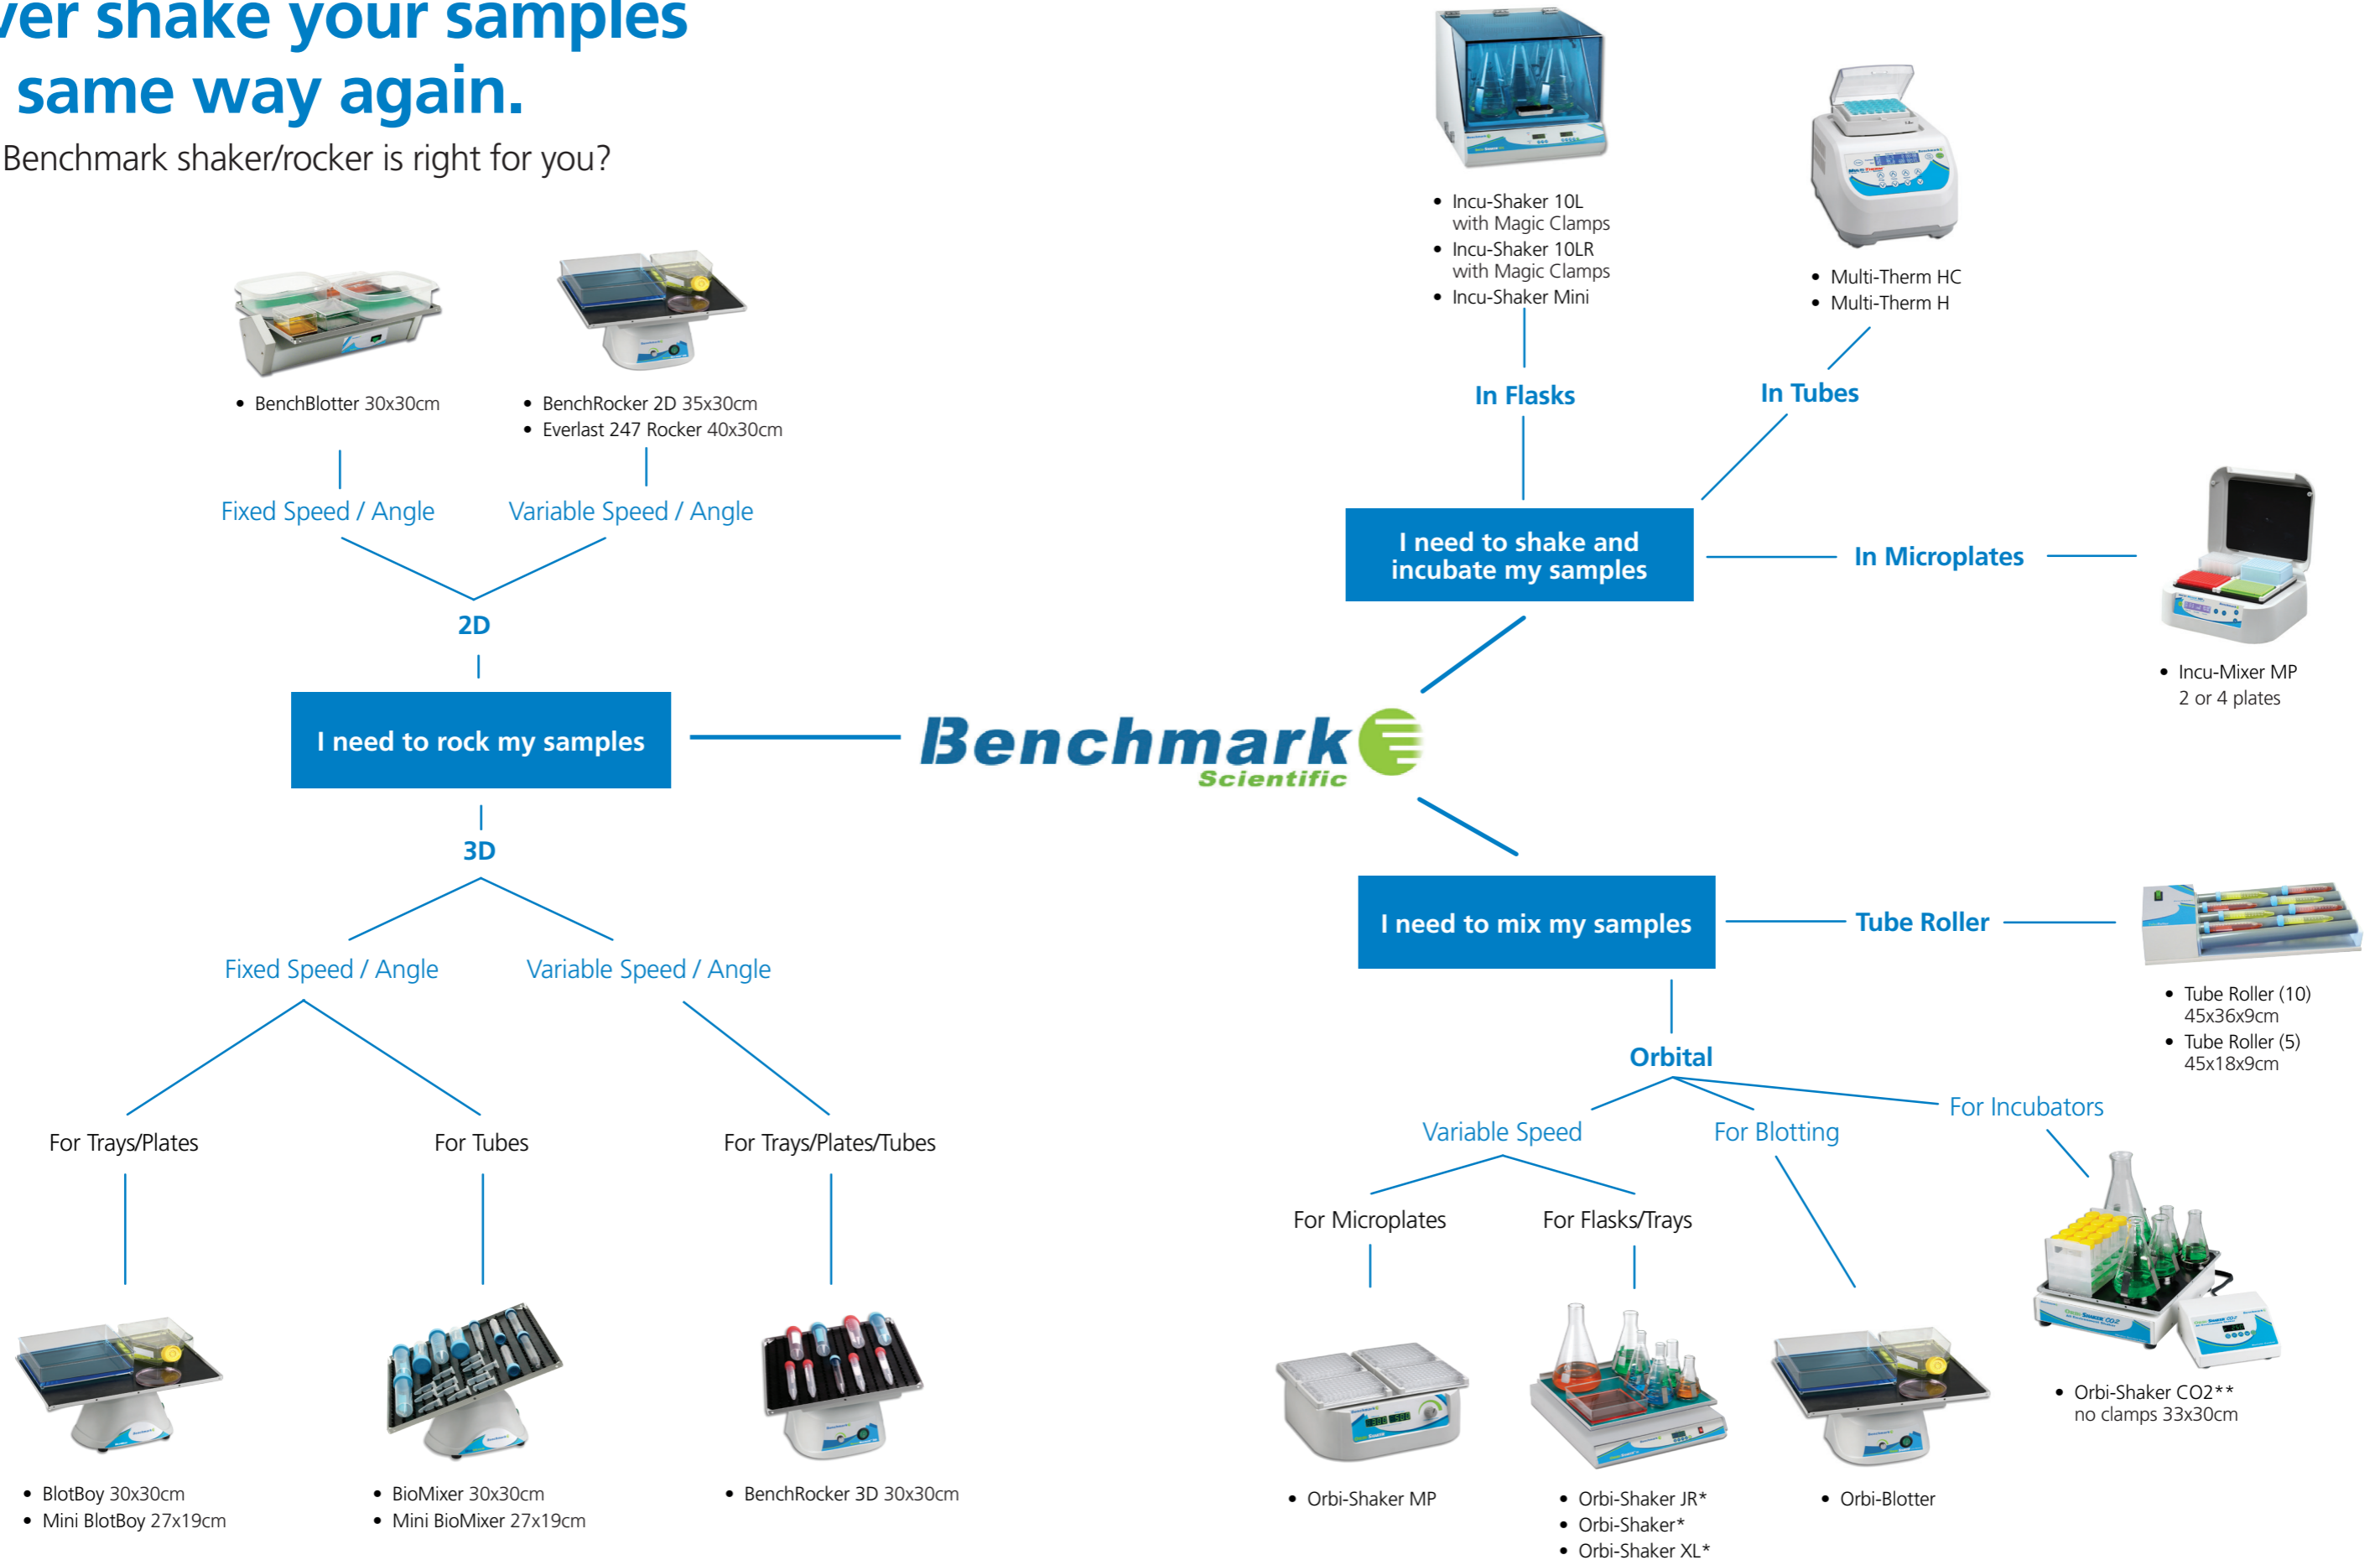

Never shake your samples the same way again.

Which Benchmark shaker/rocker is right for you?

*Magic Clamp accessories available **Larger Magic Clamp platform available